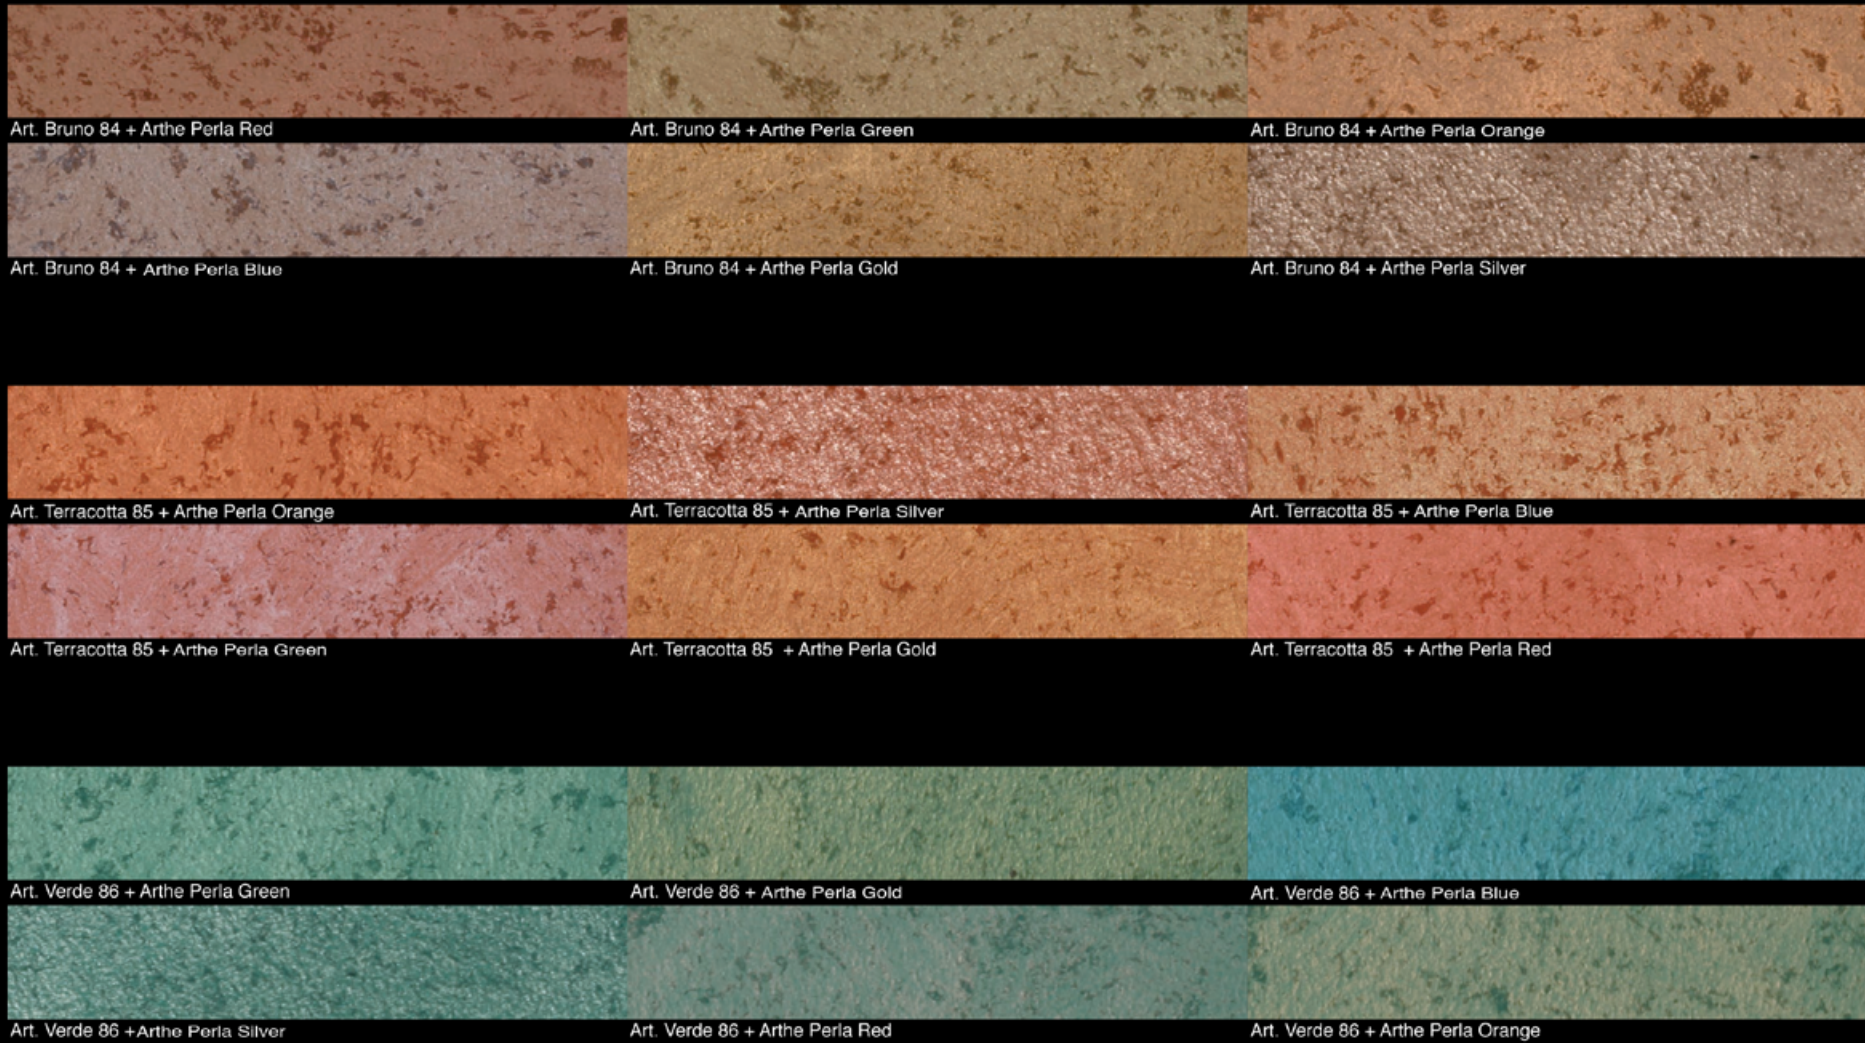

The colours reproduced in this catalogue may differ slightly from their originals, for more faithful colour reproduction, use a real Effect catalogue.

SPIVER CHANNEL

ARTHE ACADEMY